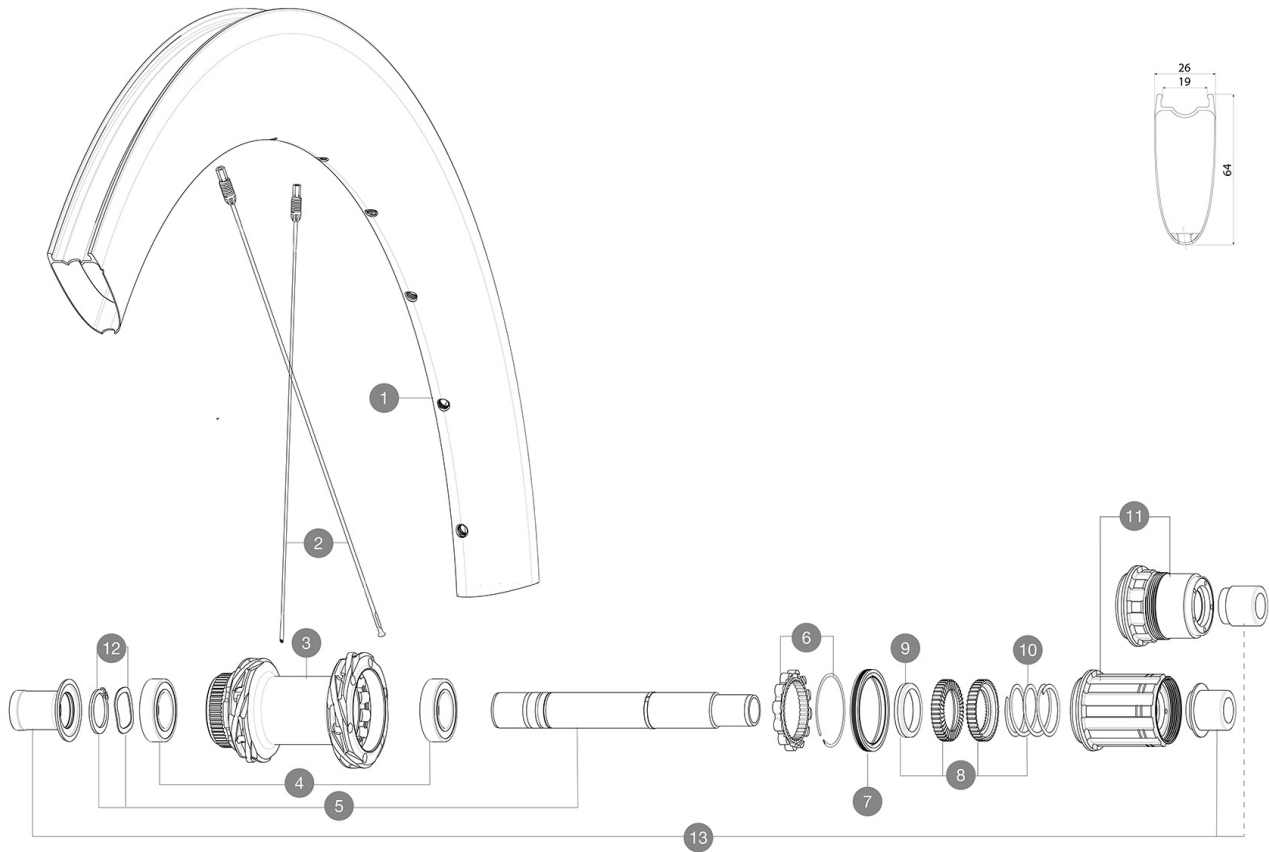

MAVIC Cosmic SLR 65 Disc

ASTM CATEGORY 2 : road and offroad with jumps less than 15cm

For a longer longevity of the wheel, Mavic recommends that the total weight supported by the wheels doesn't exceed 120kg, bike included

Recommended tyre sizes: 25 to 32 mm

Max. Pressure: see indication on wheel and tyre. If they differ, use the lowest of the 2

REFERENCES WHEELS

RIMS

&NBSP;:

1 V4094915 Kit Front/Rear rim Cosmic SLR 65 Disc

SPOKES

Specifications

RIMS

- **Material** : 100% carbon fiber
 - **Height** : 64mm
- Disc brake specific profile
- **Tire** : UST Tubeless and tubetype
 - **Internal width** : 19 mm
 - **ETRTO size** : 622x19TC Road

Fore Carbon
UST

SPOKES

- **Material** : steel
- **Shape** : straight pull, elliptical aero, double butted (patented)
- **Nipples** : Fore integrated aluminum
- **Count** : 24 front and rear
- **Lacing** : front and rear crossed 2, contactless